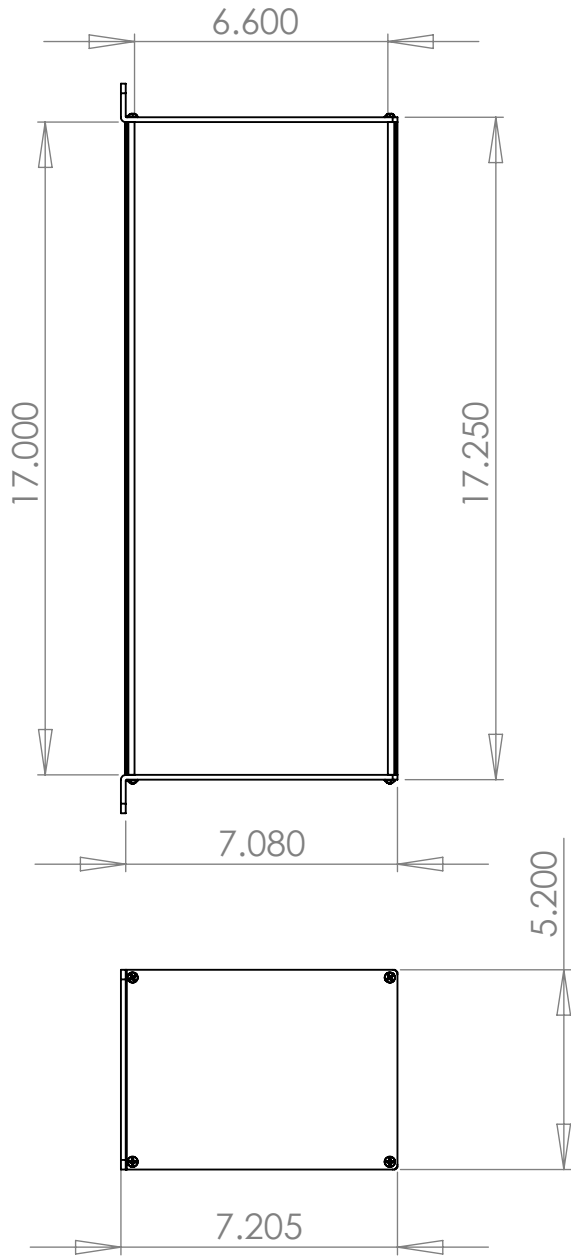

# RACK MOUNTING

**WOLGRAM**  
Engineered Plastics, LLC.  
www.wolgrammfg.com  
866-WOLGRAM

PART NUMBER **3RU7**  
19 x 7 x 5.25 Aluminum Enclosure.  
Black Anodized

Unless otherwise specified, dimensions are in inches. Information in this drawing is provided for reference only.

5

4

3

2

1