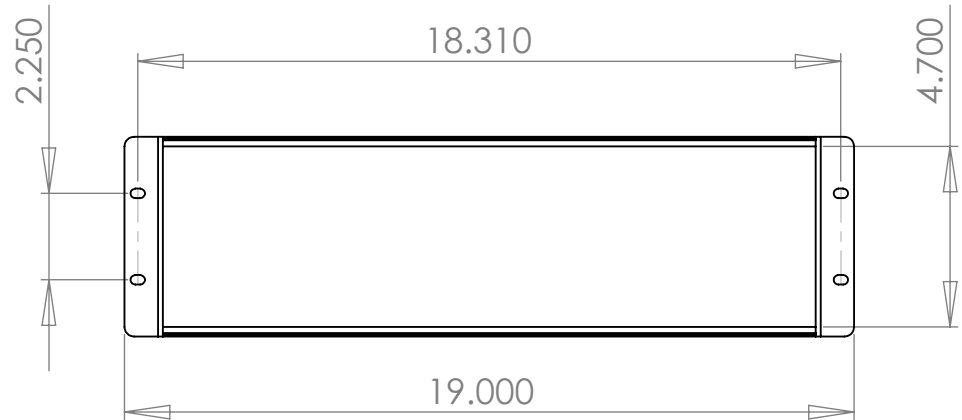

# RACK MOUNTING

**WOLGRAM**  
Engineered Plastics, LLC.  
www.wolgrammfg.com  
866-WOLGRAM

PART NUMBER **3RU7**  
19 x 7 x 5.25 Aluminum Enclosure.  
Black Anodized

Unless otherwise specified, dimensions are in inches. Information in this drawing is provided for reference only.