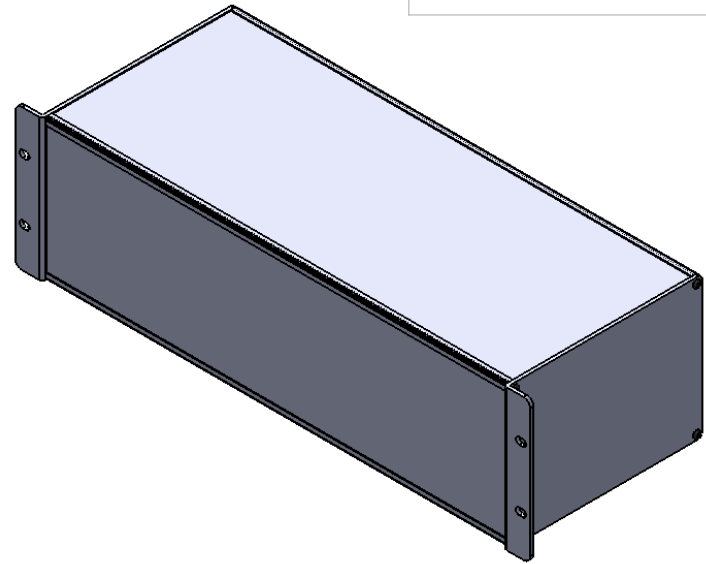

# RACK MOUNTING

**WOLGRAM**  
Engineered Plastics, LLC.  
www.wolgrammfg.com  
866-WOLGRAM

PART NUMBER **3RU7**  
19 x 7 x 5.25 Aluminum Enclosure.  
Black Anodized

Unless otherwise specified, dimensions are in inches. Information in this drawing is provided for reference only.