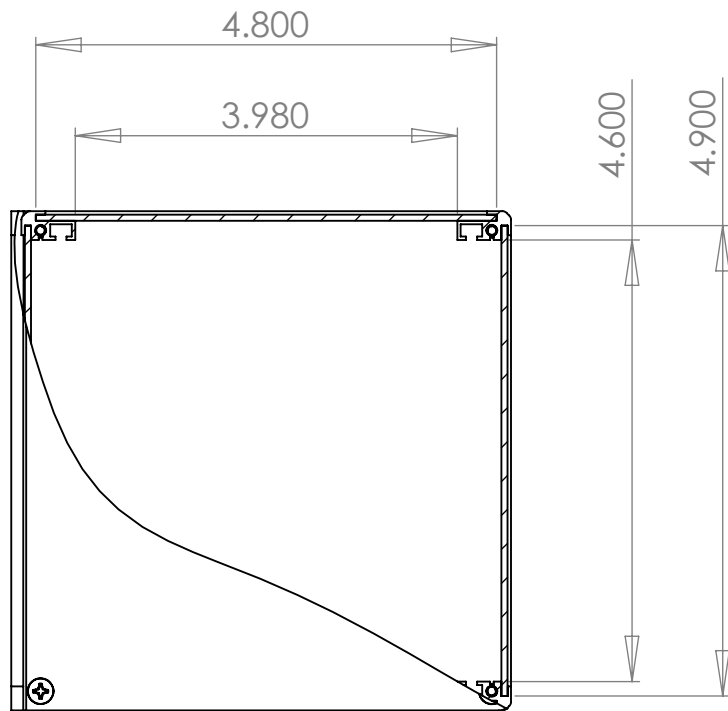

5

4

3

2

1

# RACK MOUNTING

**WOLGRAM**  
Engineered Plastics, LLC.  
www.wolgrammfg.com  
866-WOLGRAM

PART NUMBER **3RU5**  
19 x 5 x 5.25 Aluminum Enclosure.  
Black Anodized

Unless otherwise specified, dimensions are in inches. Information in this drawing is provided for reference only.