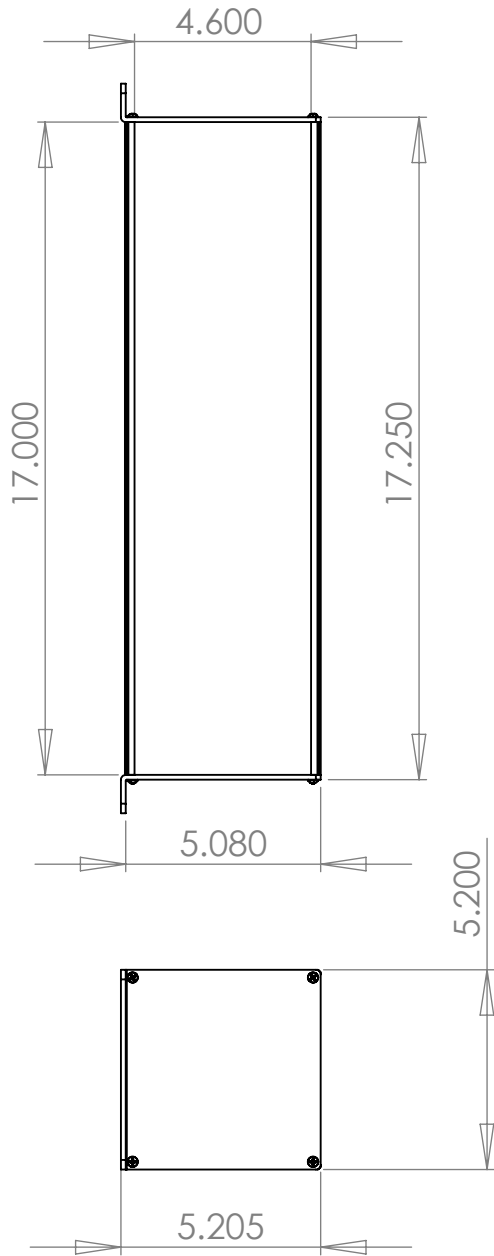

# RACK MOUNTING

**WOLGRAM**  
Engineered Plastics, LLC.  
www.wolgrammfg.com  
866-WOLGRAM

PART NUMBER **3RU5**  
19 x 5 x 5.25 Aluminum Enclosure.  
Black Anodized

Unless otherwise specified, dimensions are in inches. Information in this drawing is provided for reference only.

5

4

3

2

1