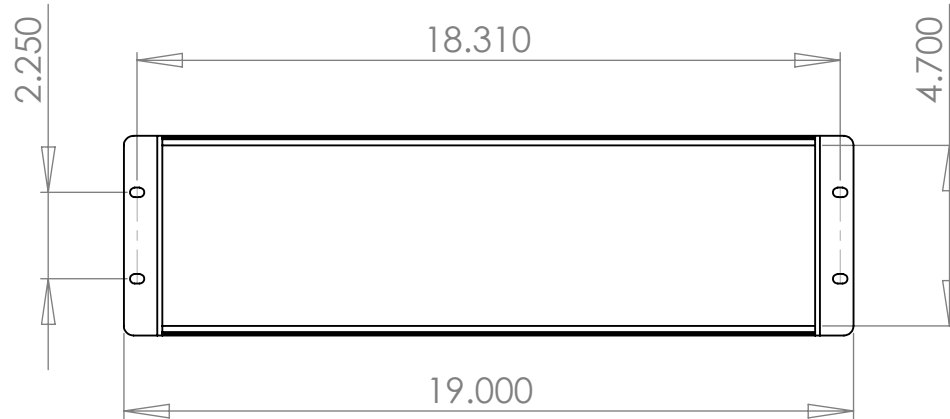

# RACK MOUNTING

**WOLGRAM**  
Engineered Plastics, LLC.  
www.wolgrammfg.com  
866-WOLGRAM

PART NUMBER **3RU5**  
19 x 5 x 5.25 Aluminum Enclosure.  
Black Anodized

Unless otherwise specified, dimensions are in inches. Information in this drawing is provided for reference only.