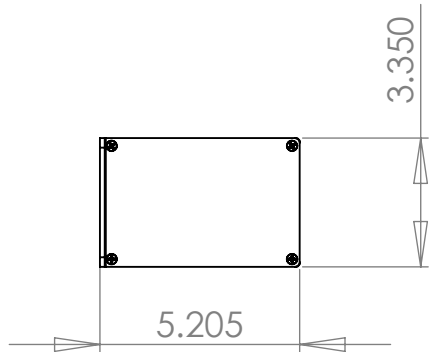

# RACK MOUNTING

**WOLGRAM**  
Engineered Plastics, LLC.  
www.wolgrammfg.com  
866-WOLGRAM

PART NUMBER **2RU5**  
19 x 5 x 3.5 Aluminum Enclosure.  
Black Anodized

Unless otherwise specified, dimensions are in inches. Information in this drawing is provided for reference only.