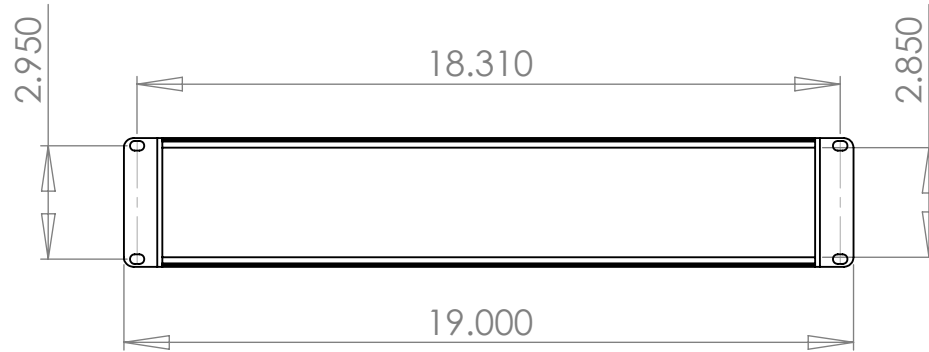

# RACK MOUNTING

**WOLGRAM**  
Engineered Plastics, LLC.  
www.wolgrammfg.com  
866-WOLGRAM

PART NUMBER **2RU5**  
19 x 5 x 3.5 Aluminum Enclosure.  
Black Anodized

Unless otherwise specified, dimensions are in inches. Information in this drawing is provided for reference only.