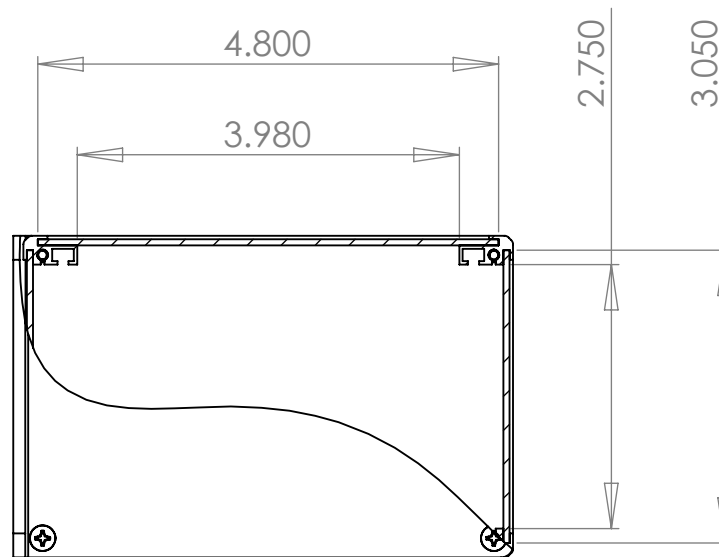

# RACK MOUNTING

**WOLGRAM**  
Engineered Plastics, LLC.  
www.wolgrammfg.com  
866-WOLGRAM

PART NUMBER **2RU5**  
19 x 5 x 3.5 Aluminum Enclosure.  
Black Anodized

Unless otherwise specified, dimensions are in inches. Information in this drawing is provided for reference only.