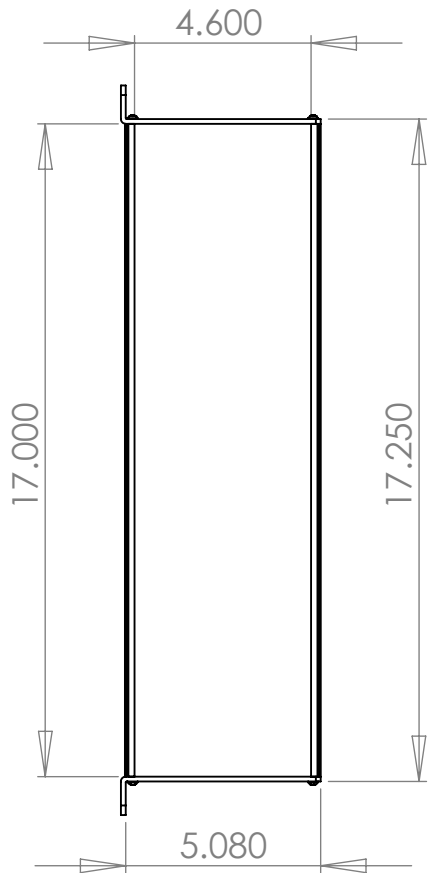

# RACK MOUNTING

**WOLGRAM**  
Engineered Plastics, LLC.  
www.wolgrammfg.com  
866-WOLGRAM

PART NUMBER **2RU5**  
19 x 5 x 3.5 Aluminum Enclosure.  
Black Anodized

Unless otherwise specified, dimensions are in inches. Information in this drawing is provided for reference only.