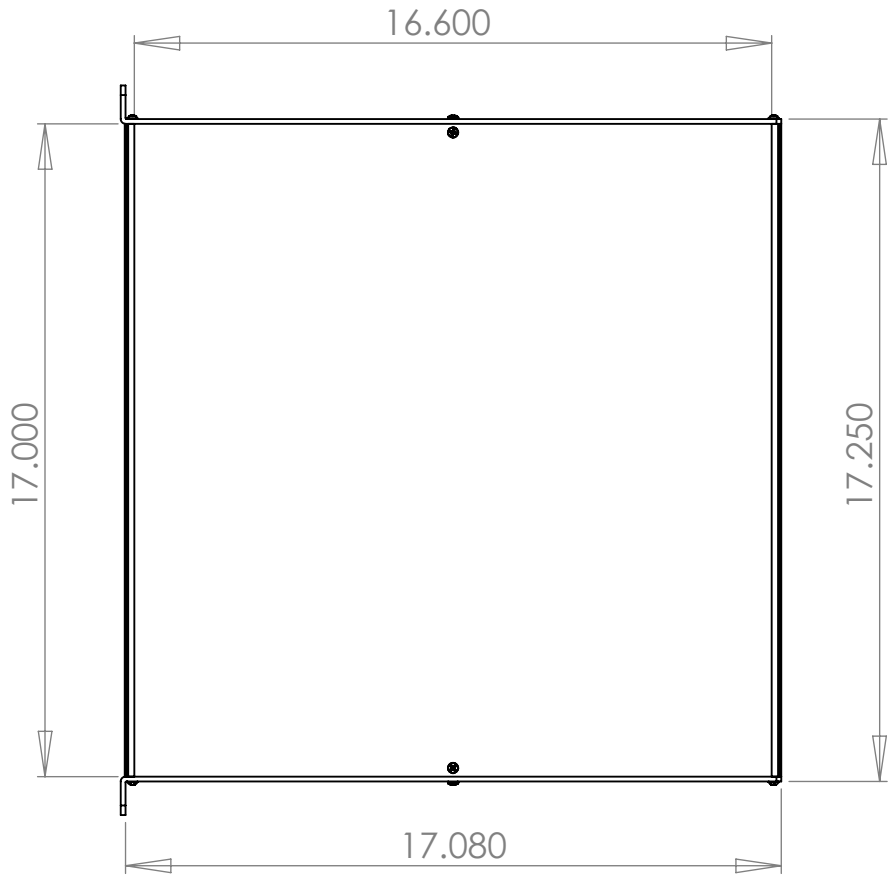

RACK MOUNTING

WOLGRAM
Engineered Plastics, LLC.
www.wolgrammfg.com
866-WOLGRAM

PART NUMBER **2RU17**
19 x 17 x 3.5 Aluminum Enclosure.
Black Anodized

Unless otherwise specified, dimensions are in inches. Information in this drawing is provided for reference only.

5

4

3

2

1

RACK MOUNTING

WOLGRAM
Engineered Plastics, LLC.
www.wolgrammfg.com
866-WOLGRAM

PART NUMBER **2RU17**
19 x 17 x 3.5 Aluminum Enclosure.
Black Anodized

Unless otherwise specified, dimensions are in inches. Information in this drawing is provided for reference only.