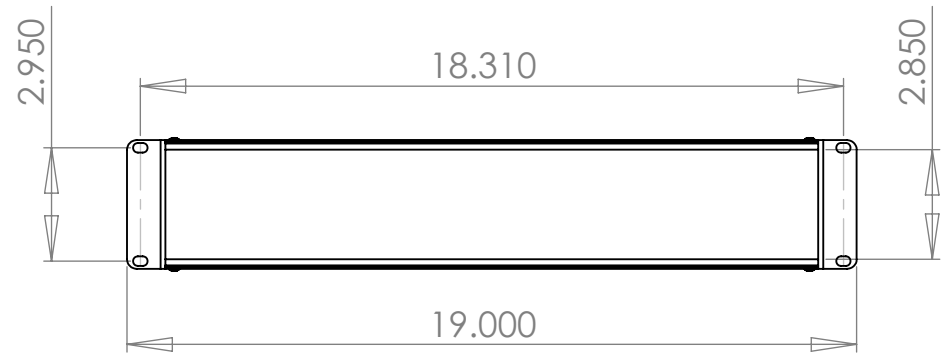

RACK MOUNTING

WOLGRAM
Engineered Plastics, LLC.
www.wolgrammfg.com
866-WOLGRAM

PART NUMBER **2RU17**
19 x 17 x 3.5 Aluminum Enclosure.
Black Anodized

Unless otherwise specified, dimensions are in inches. Information in this drawing is provided for reference only.

5

4

3

2

1

RACK MOUNTING

WOLGRAM
Engineered Plastics, LLC.
www.wolgrammfg.com
866-WOLGRAM

PART NUMBER **2RU17**
19 x 17 x 3.5 Aluminum Enclosure.
Black Anodized

Unless otherwise specified, dimensions are in inches. Information in this drawing is provided for reference only.