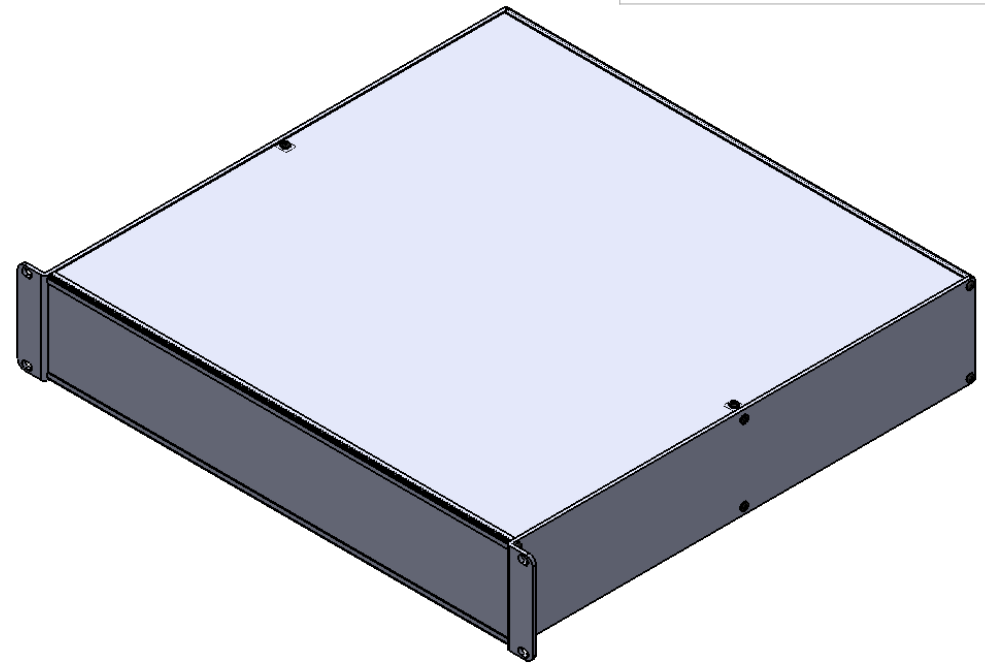

RACK MOUNTING

WOLGRAM
Engineered Plastics, LLC.
www.wolgrammfg.com
866-WOLGRAM

PART NUMBER **2RU17**
19 x 17 x 3.5 Aluminum Enclosure.
Black Anodized

Unless otherwise specified, dimensions are in inches. Information in this drawing is provided for reference only.

5

4

3

2

1

RACK MOUNTING

WOLGRAM
Engineered Plastics, LLC.
www.wolgrammfg.com
866-WOLGRAM

PART NUMBER **2RU17**
19 x 17 x 3.5 Aluminum Enclosure.
Black Anodized

Unless otherwise specified, dimensions are in inches. Information in this drawing is provided for reference only.