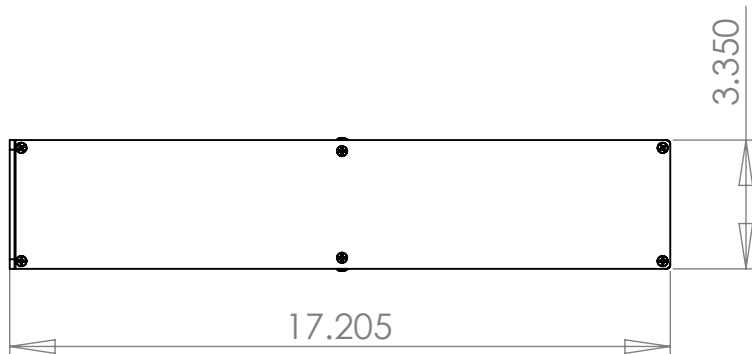

RACK MOUNTING

WOLGRAM
Engineered Plastics, LLC.
www.wolgrammfg.com
866-WOLGRAM

PART NUMBER **2RU17**
19 x 17 x 3.5 Aluminum Enclosure.
Black Anodized

Unless otherwise specified, dimensions are in inches. Information in this drawing is provided for reference only.

5

4

3

2

1

RACK MOUNTING

WOLGRAM
Engineered Plastics, LLC.
www.wolgrammfg.com
866-WOLGRAM

PART NUMBER **2RU17**
19 x 17 x 3.5 Aluminum Enclosure.
Black Anodized

Unless otherwise specified, dimensions are in inches. Information in this drawing is provided for reference only.