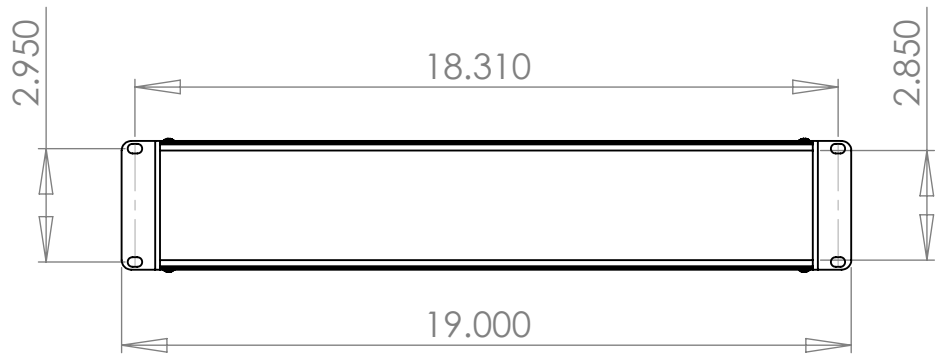

RACK MOUNTING

WOLGRAM
Engineered Plastics, LLC.
www.wolgrammfg.com
866-WOLGRAM

PART NUMBER **2RU12**
19 x 12 x 3.5 Aluminum Enclosure.
Black Anodized

Unless otherwise specified, dimensions are in inches. Information in this drawing is provided for reference only.