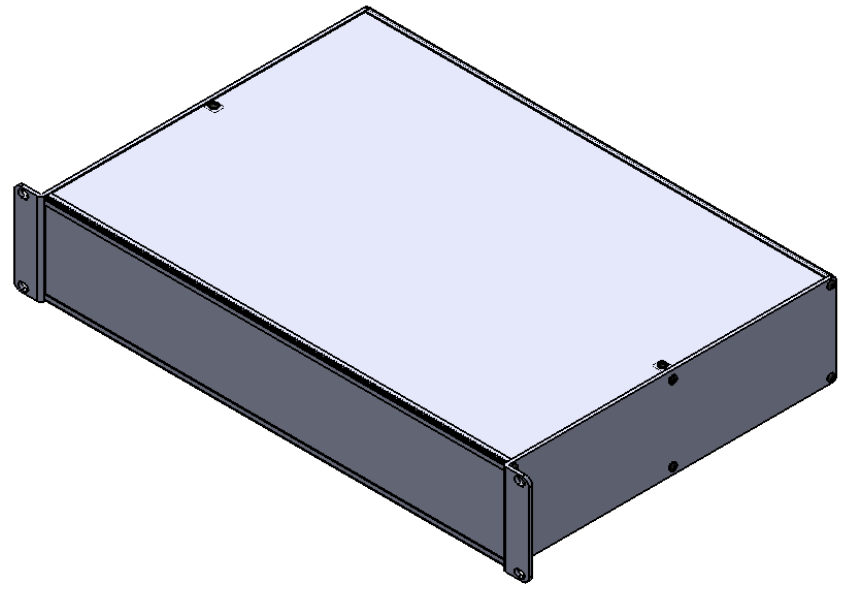

RACK MOUNTING

WOLGRAM
Engineered Plastics, LLC.
www.wolgrammfg.com
866-WOLGRAM

PART NUMBER **2RU12**
19 x 12 x 3.5 Aluminum Enclosure.
Black Anodized

Unless otherwise specified, dimensions are in inches. Information in this drawing is provided for reference only.