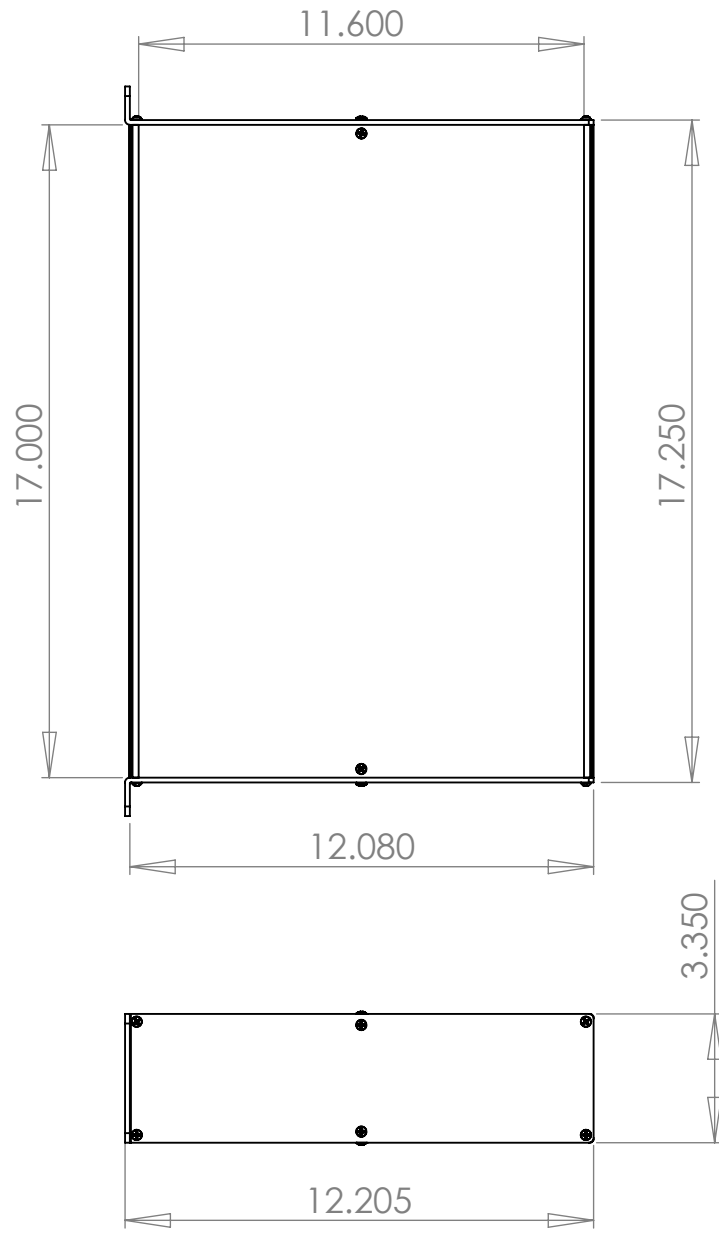

RACK MOUNTING

WOLGRAM
Engineered Plastics, LLC.
www.wolgrammfg.com
866-WOLGRAM

PART NUMBER **2RU12**
19 x 12 x 3.5 Aluminum Enclosure.
Black Anodized

Unless otherwise specified, dimensions are in inches. Information in this drawing is provided for reference only.

5

4

3

2

1