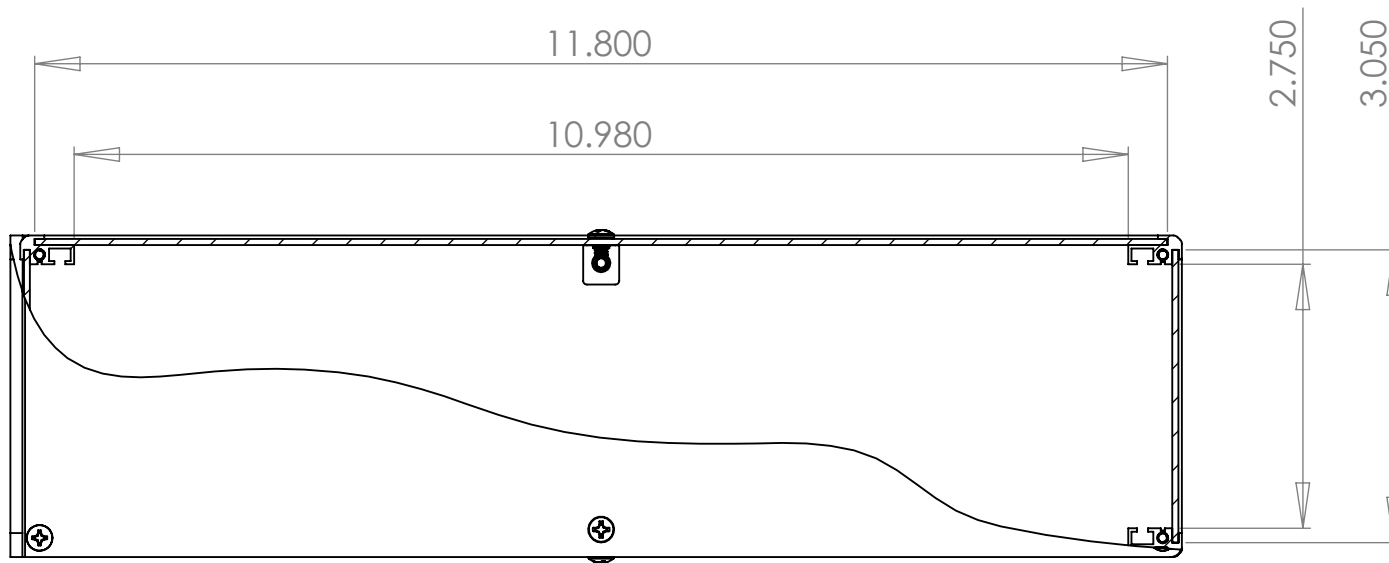

RACK MOUNTING

WOLGRAM
Engineered Plastics, LLC.
www.wolgrammfg.com
866-WOLGRAM

PART NUMBER **2RU12**
19 x 12 x 3.5 Aluminum Enclosure.
Black Anodized

Unless otherwise specified, dimensions are in inches. Information in this drawing is provided for reference only.