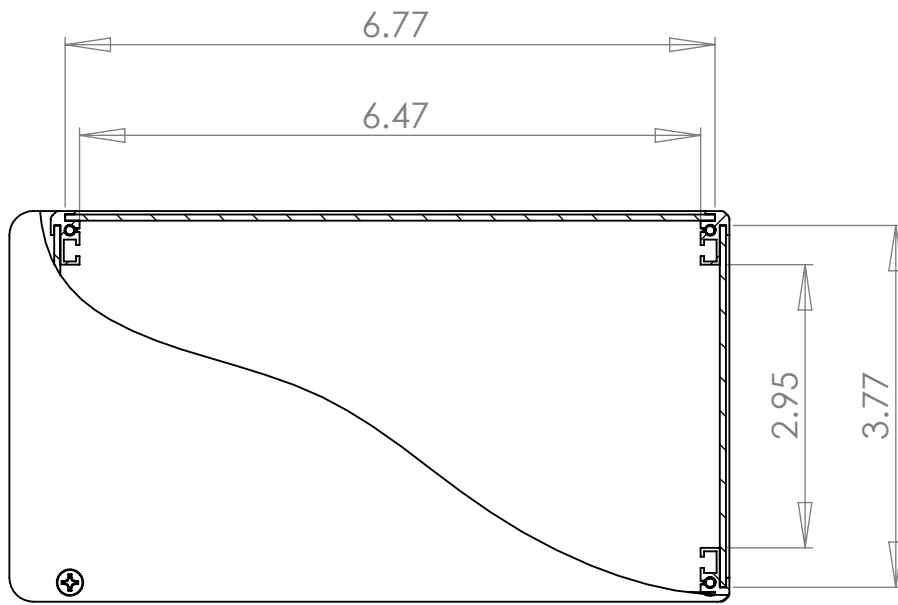

WOLGRAM
 Engineered Plastics, LLC.
www.wolgrammfg.com
 866-WOLGRAM

PART NUMBER **MC-9A**
 8 x 7 x 4 Aluminum Enclosure.
 Black Anodized

Unless otherwise specified, dimensions are in inches. Information in this drawing is provided for reference only.