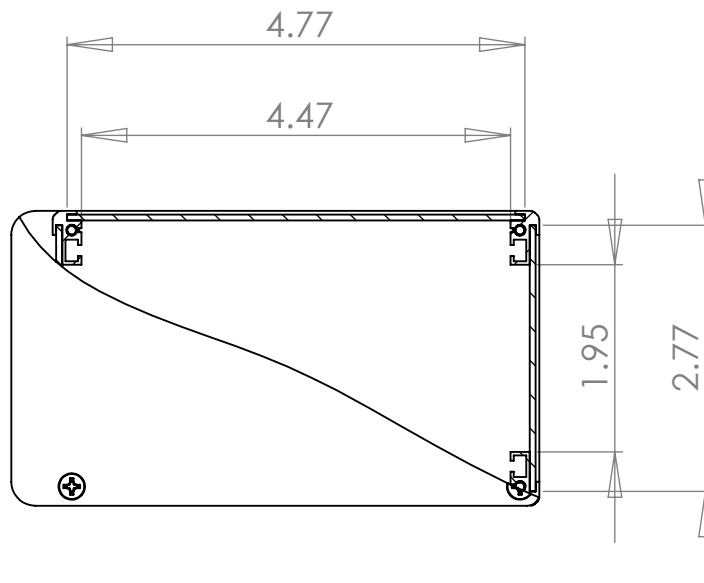

**WOLGRAM**  
 Engineered Plastics, LLC.  
[www.wolgrammfg.com](http://www.wolgrammfg.com)  
 866-WOLGRAM

PART  
 NUMBER

**MC-6A**

8 x 5 x 3 Aluminum Enclosure.  
 Black Anodized

Unless otherwise specified, dimensions are in inches. Information in this drawing is provided for reference only.

**WOLGRAM**  
 Engineered Plastics, LLC.  
 www.wolgrammfg.com  
 866-WOLGRAM

PART  
 NUMBER

**MC-6A**

8 x 5 x 3 Aluminum Enclosure.  
 Black Anodized

Unless otherwise specified, dimensions are in inches. Information in this drawing is provided for reference only.