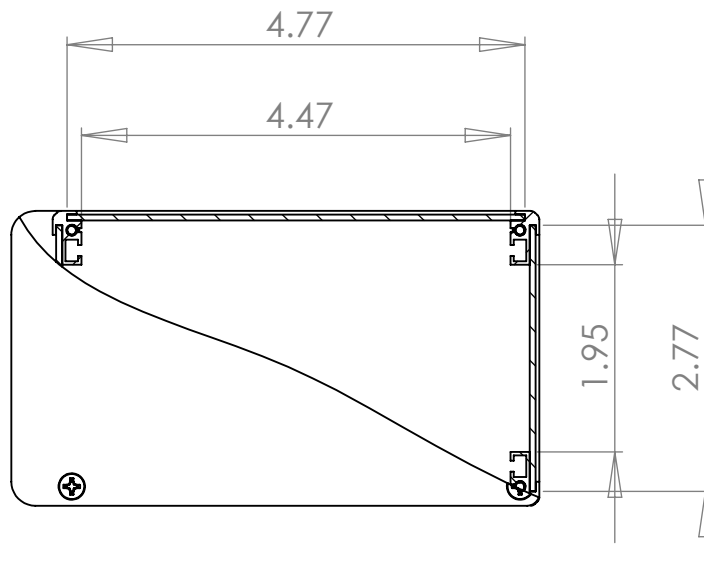

WOLGRAM
 Engineered Plastics, LLC.
www.wolgrammfg.com
 866-WOLGRAM

PART
 NUMBER

MC-5A

6 x 5 x 3 Aluminum Enclosure.
 Black Anodized

Unless otherwise specified, dimensions are in inches. Information in this drawing is provided for reference only.

WOLGRAM
 Engineered Plastics, LLC.
 www.wolgrammfg.com
 866-WOLGRAM

PART NUMBER **MC-5A**
 6 x 5 x 3 Aluminum Enclosure.
 Black Anodized

Unless otherwise specified, dimensions are in inches. Information in this drawing is provided for reference only.