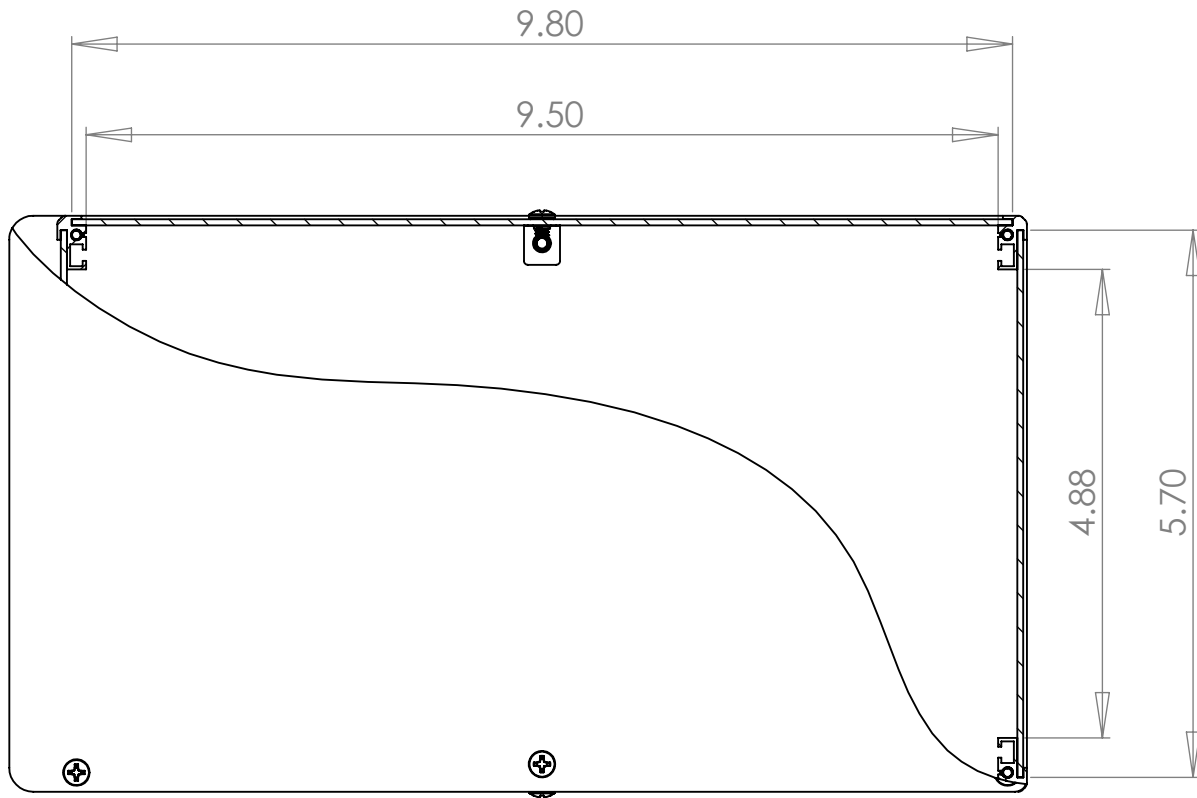

WOLGRAM
 Engineered Plastics, LLC.
 www.wolgrammfg.com
 866-WOLGRAM

PART NUMBER **MC-32A**
 12 x 10 x 6 Aluminum Enclosure.
 Black Anodized

Unless otherwise specified, dimensions are in inches. Information in this drawing is provided for reference only.

5

4

3

2

1

WOLGRAM
 Engineered Plastics, LLC.
www.wolgrammfg.com
 866-WOLGRAM

PART NUMBER **MC-32A**
 12 x 10 x 6 Aluminum Enclosure.
 Black Anodized

Unless otherwise specified, dimensions are in inches. Information in this drawing is provided for reference only.