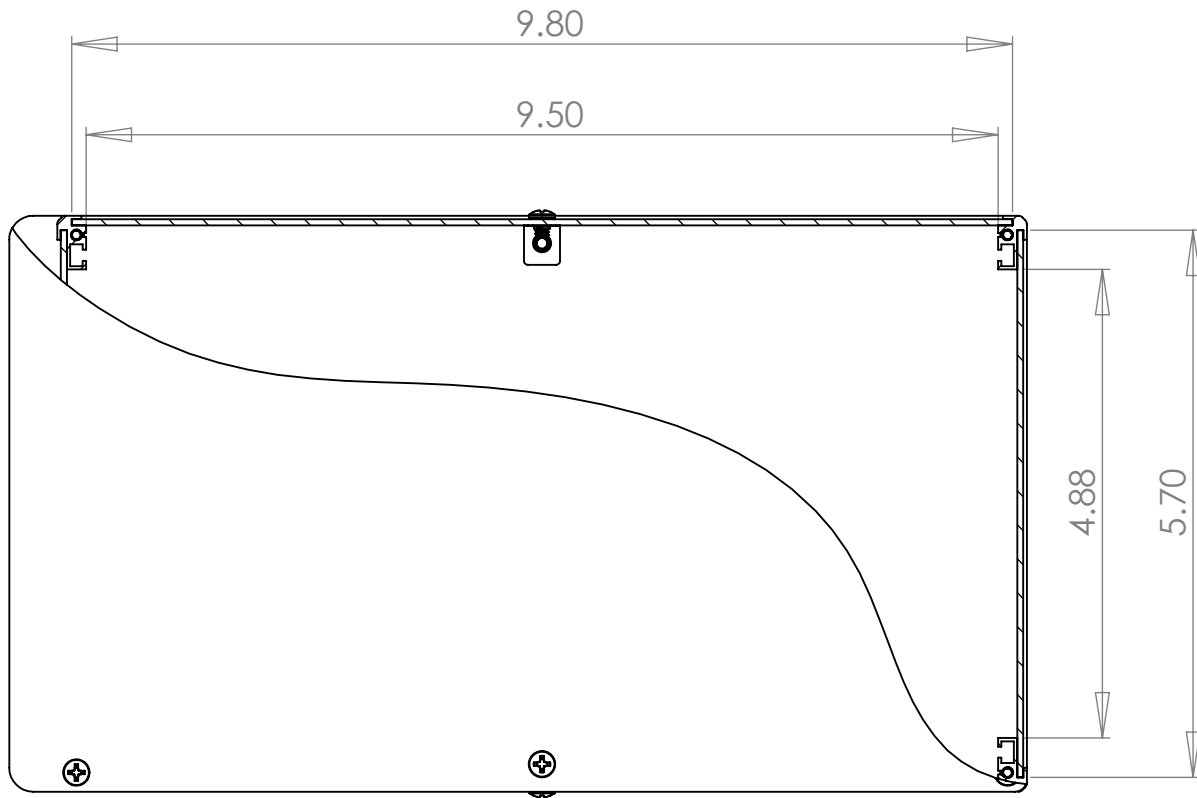

WOLGRAM
 Engineered Plastics, LLC.
www.wolgrammfg.com
 866-WOLGRAM

PART NUMBER **MC-30A**
 8 x 10 x 6 Aluminum Enclosure.
 Black Anodized

Unless otherwise specified, dimensions are in inches. Information in this drawing is provided for reference only.