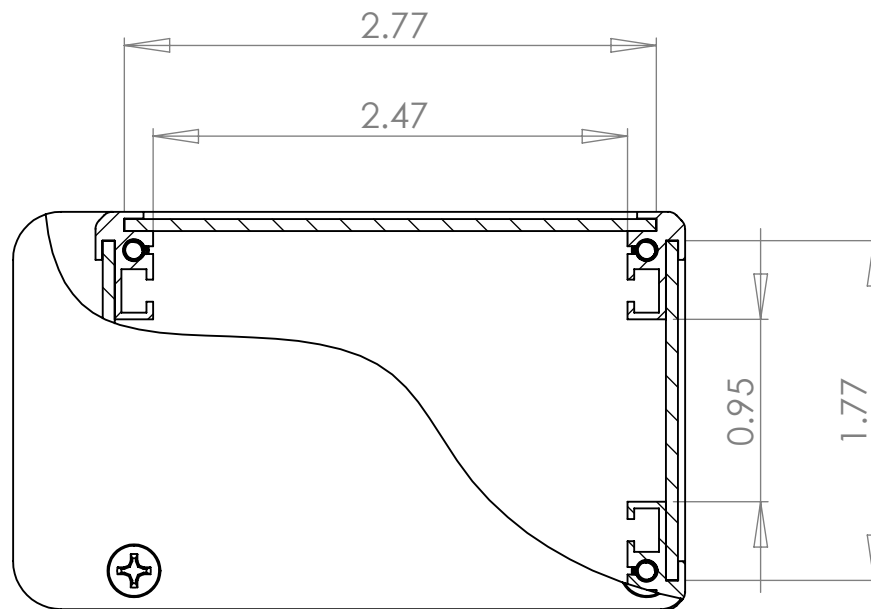

WOLGRAM
 Engineered Plastics, LLC.
www.wolgrammfg.com
 866-WOLGRAM

PART
 NUMBER

MC-1A

4 x 3 x 2 Aluminum Enclosure.
 Black Anodized

Unless otherwise specified, dimensions are in inches. Information in this drawing is provided for reference only.