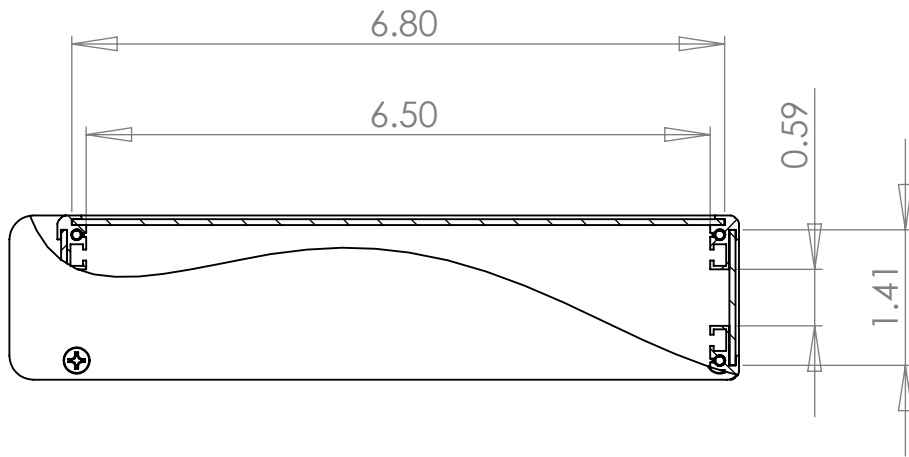

WOLGRAM
 Engineered Plastics, LLC.
 www.wolgrammfg.com
 866-WOLGRAM

PART NUMBER **MC-16A**
 17 x 7 x 1.75 Aluminum Enclosure.
 Black Anodized

Unless otherwise specified, dimensions are in inches. Information in this drawing is provided for reference only.