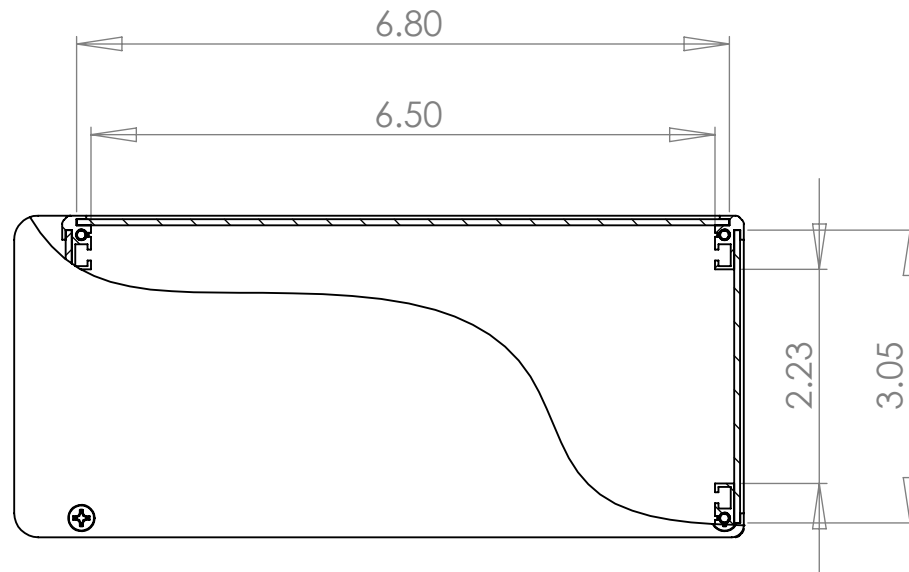

WOLGRAM
 Engineered Plastics, LLC.
www.wolgrammfg.com
 866-WOLGRAM

PART NUMBER **MC-13A**
 8.5 x 7 x 3.5 Aluminum Enclosure.
 Black Anodized

Unless otherwise specified, dimensions are in inches. Information in this drawing is provided for reference only.